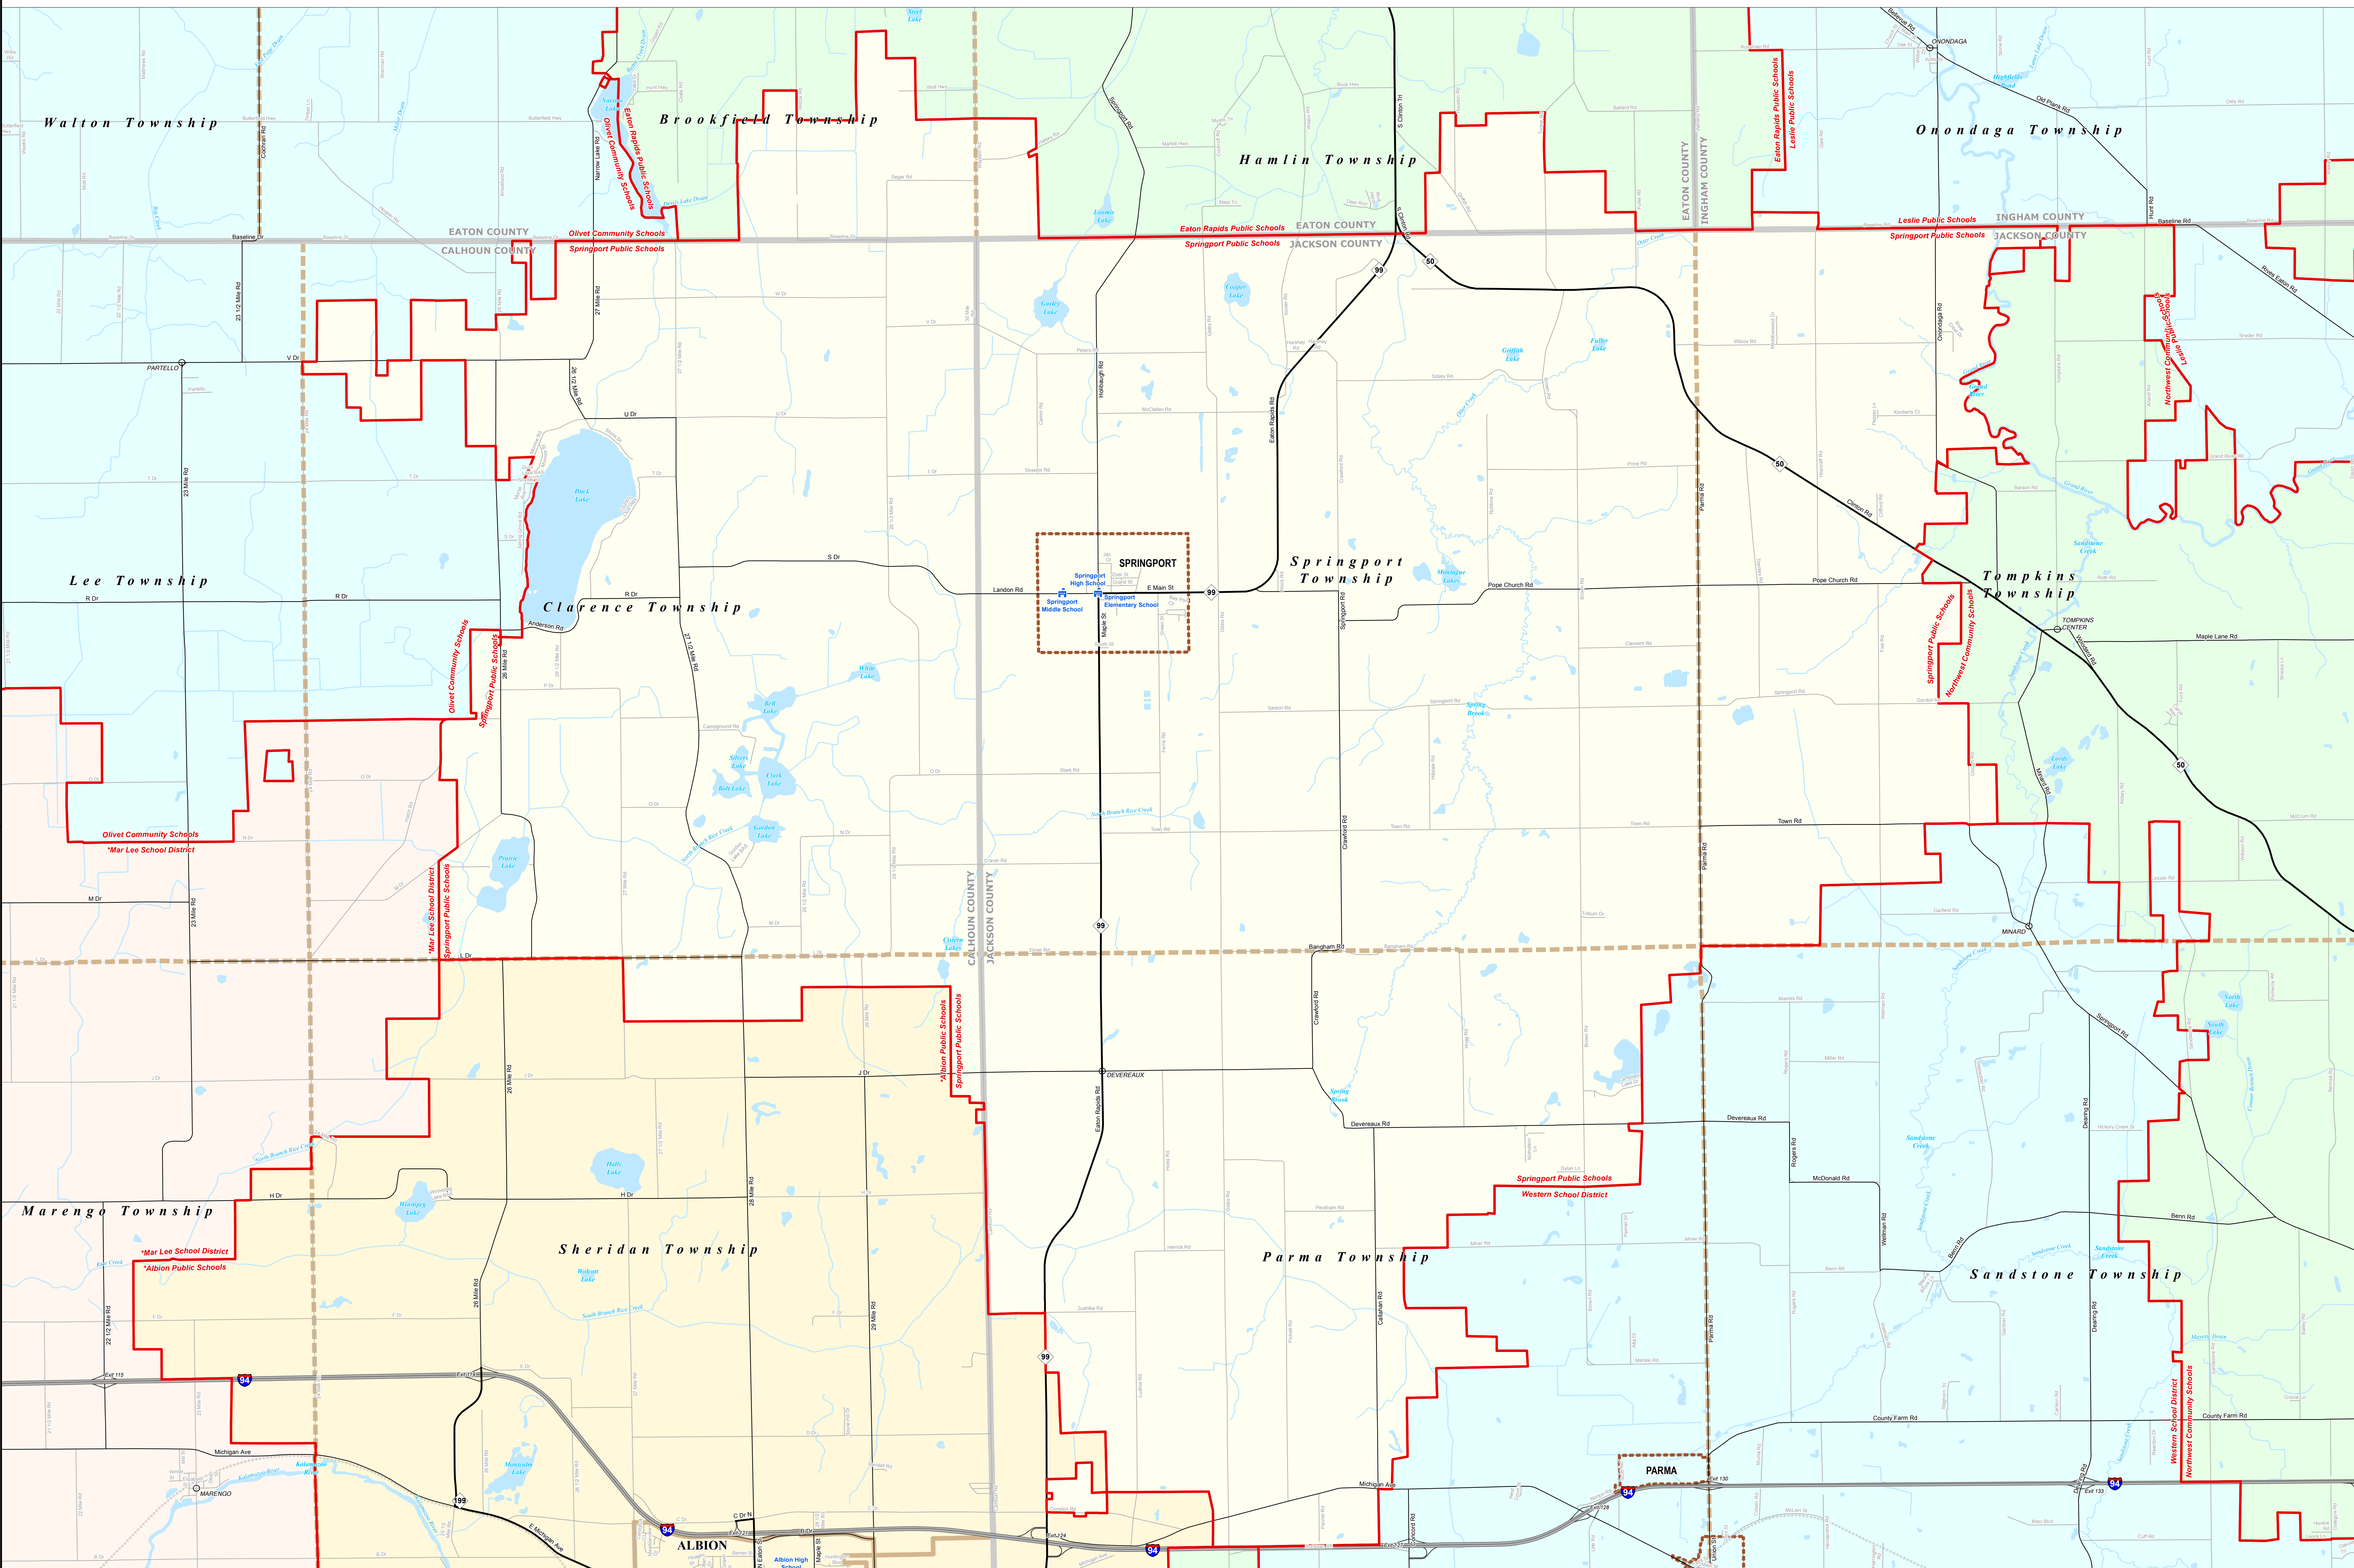

SPRINGPORT PUBLIC SCHOOLS

Jackson ISD

0 0.25 0.5 Miles

Michigan Geographic Framework v13a

11/12/13

School District	Unincorporated Place	Railroad
County	School	Water Feature
City	Freeway	River, Stream, or Drain
Township	Highway	Primary Road
Village	Local Road	
Census Designated Place		

Source: Michigan Geographic Framework, v13a